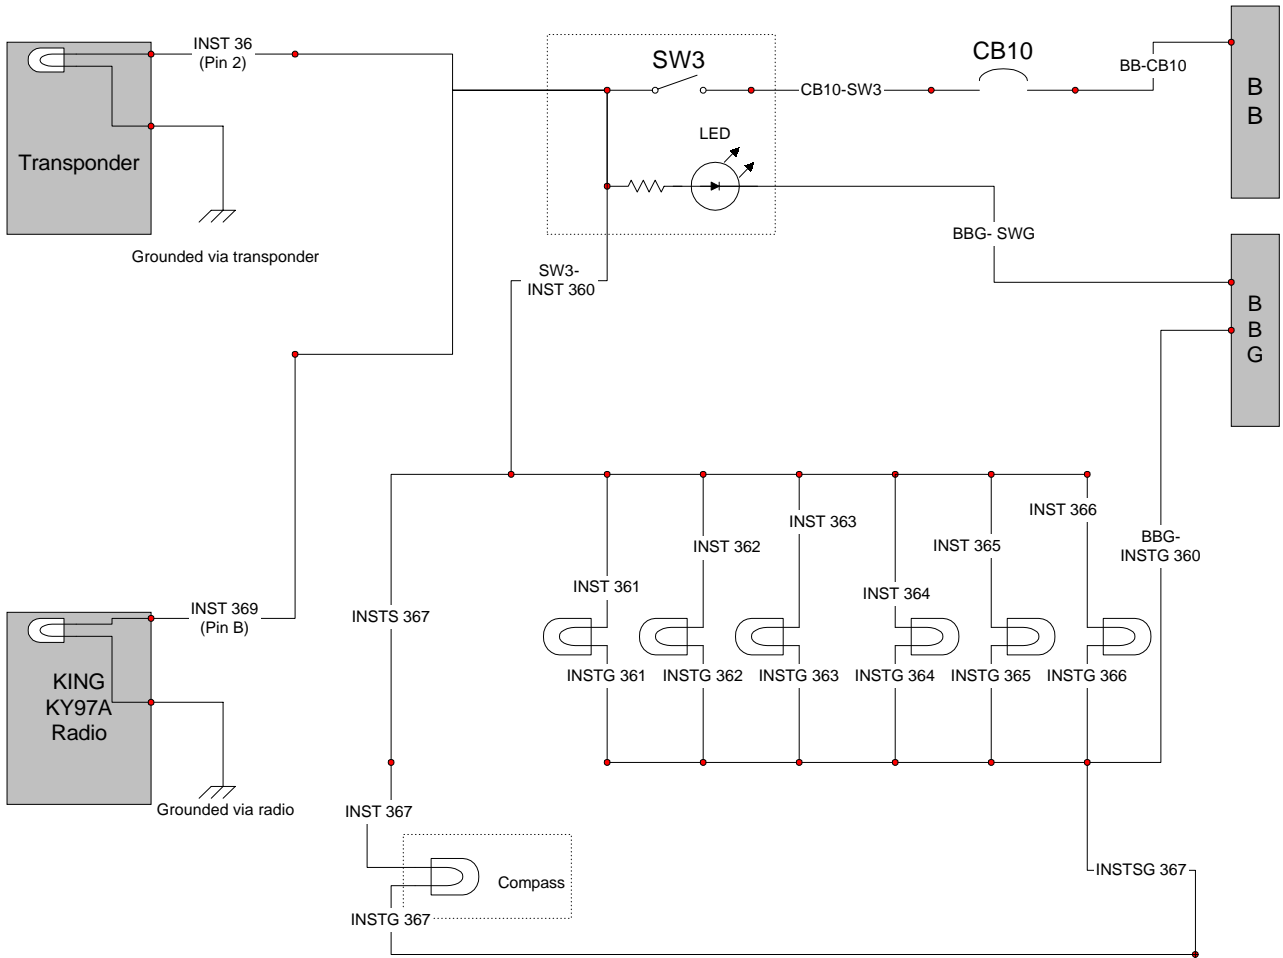

TRI-KIS -
GOKMA
Instrument
Panel Lighting

SW3- INST 360	White/Red	Lighting supply from Switch 3
BBG- INSTG 360	White/Black	Common Lighting Ground
INST 361	Black	WESTACH Lighting Power (1)
INSTG 361	Black	WESTACH Lighting Ground (1)
INST 362	Black	WESTACH Lighting Power (2)
INSTG 362	Black	WESTACH Lighting Ground (2)
INST 363	Black	WESTACH Lighting Power (3)
INSTG 363	Black	WESTACH Lighting Ground (3)
INST 364	Black	WESTACH Lighting Power (4)
INSTG 364	Black	WESTACH Lighting Ground (4)
INST 365	Black	WESTACH Lighting Power (5)
INSTG 365	Black	WESTACH Lighting Ground (5)
INST 366	Black	WESTACH Lighting Power (6)
INSTG 366	Black	WESTACH Lighting Ground (6)
INST 367	Black	Compass Lighting Power
INSTG 367	Black	Compass Lighting Ground
INSTS 367	Black	Compass Supply Voltage
INSTSG 367	Black	Ground Supply To Compass
INST 368	Yellow	Transponder lighting power
INST 369	Yellow	Radio Lighting Power