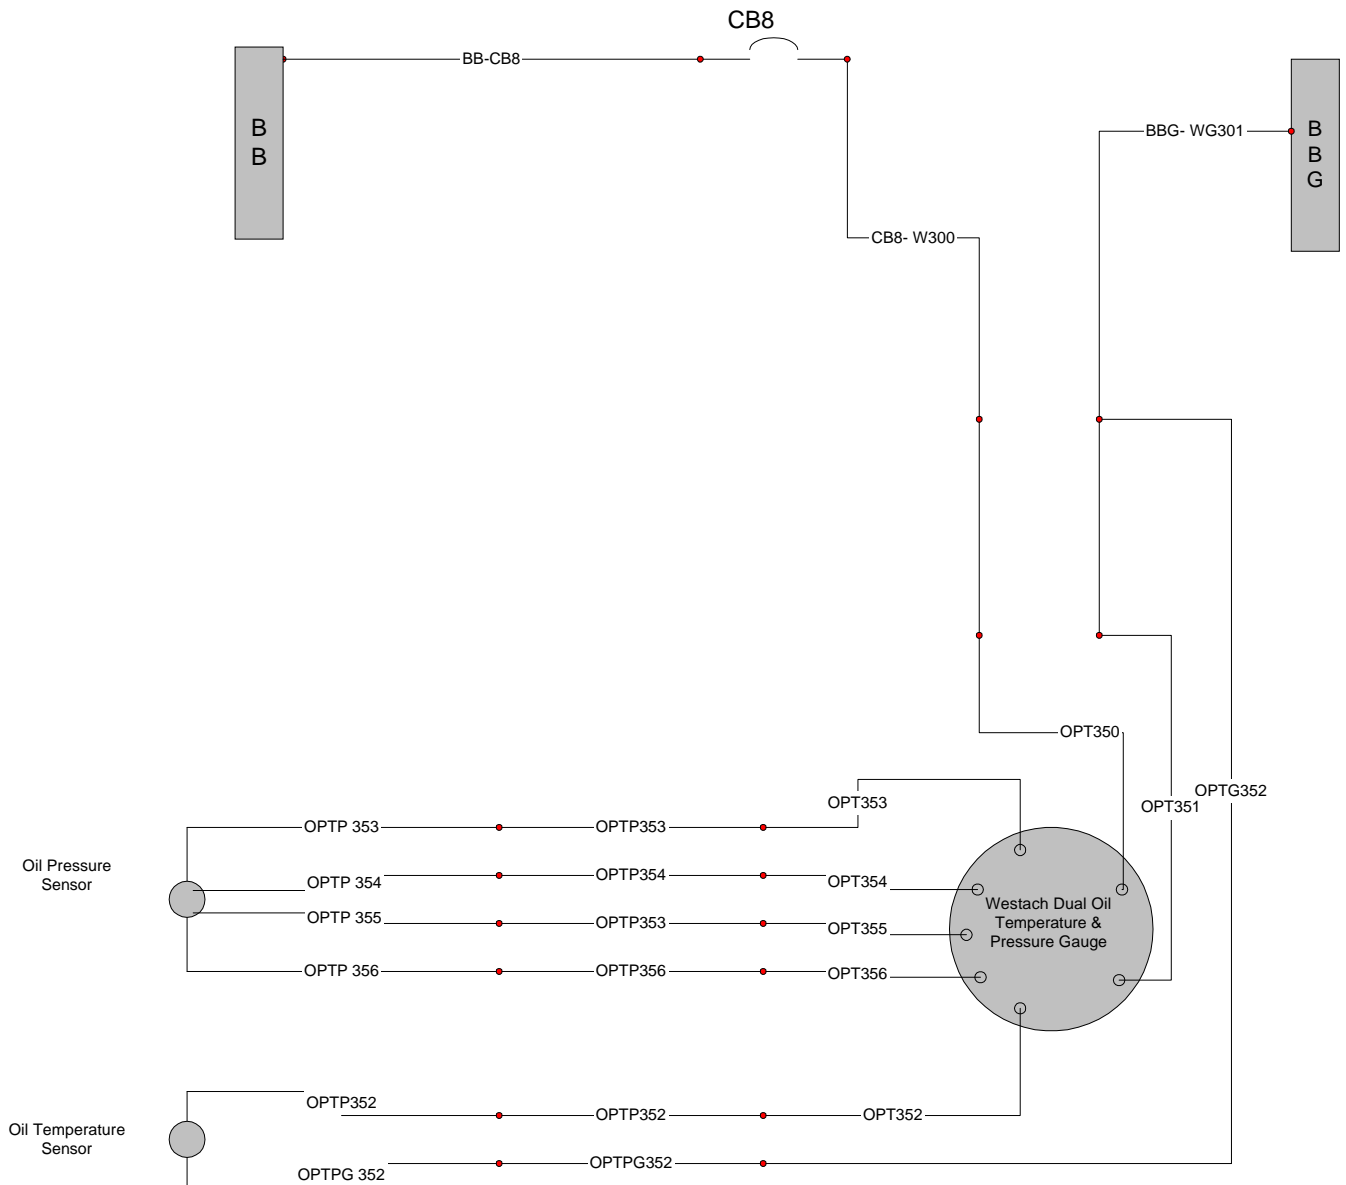

TRI-KIS -
GOKMA
Oil Pressure &
Temperature

CB8- W300	White/Red	WESTACH Instrument Main power supply 12VDC
BBG- WG301	White/Black	WESTACH Instrument Common Ground
OPT 350	Orange	WESTACH Oil P&T +
OPT 351	Blue	WESTACH Oil P&T Ground
OPT 352	Yellow	WESTACH Temp Supply
OPT 353	Green	WESTACH Oil Pressure Supply 1
OPT 354	Red	WESTACH Oil Pressure Supply 2
OPT 355	White	WESTACH Oil Pressure Supply 3
OPT 356	Black	WESTACH Oil Pressure Supply 4
OPTS 350	White/Red	OIL P & T power supply in
OPTS 351	White/Black	OIL P & T Ground
OPTP 352	White/Red	Oil Temp Probe Data
OPTPG 352	Black	Oil Temp Probe Ground
OPTP 353	Green	Oil Pressure Probe 1
OPTP 354	Red	Oil Pressure Probe 2
OPTP 355	White	Oil Pressure Probe 3
OPTP 356	Black	Oil Pressure Probe 4