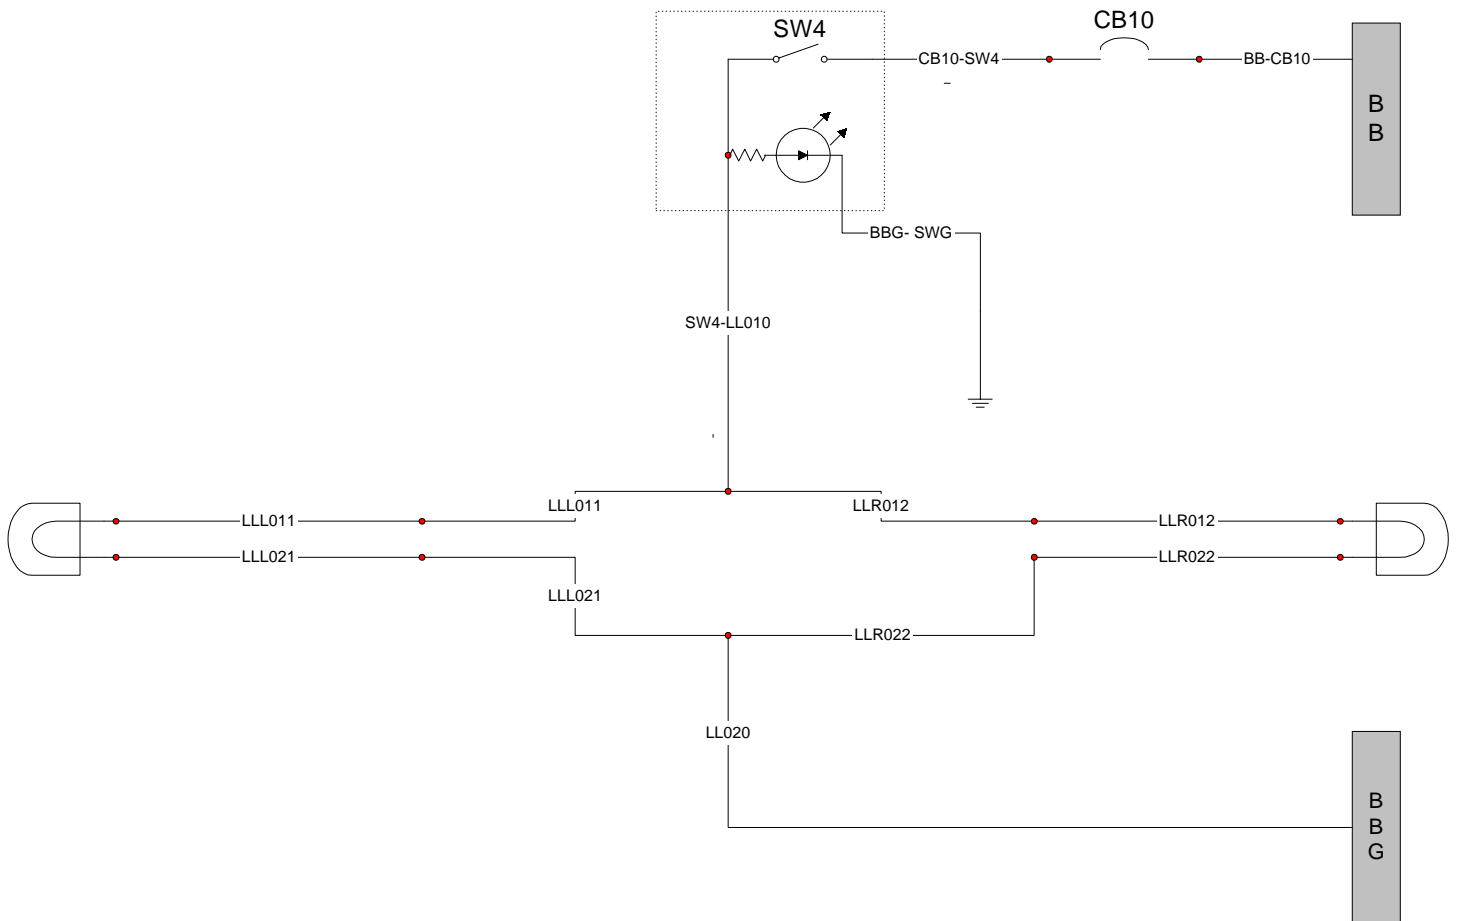

TRI-KIS -  
GOKMA

Wing Lights

BBG- SWG	White /Black	Equipment switches Common Ground
BB-CB10	White/Red	Power supply to CB10 (Instrument Lights & Landing lights)
CB10-SW4	White/Red	Power Supply to landing Lighting Switch
SW4-LL010	White/Red	Landing lights switch to common supply line positive ( It splits into two)
LL020	White/Black	Landing lights negative to bus bar (It splits into 2)
LLL011	White/Red	Landing lights left power supply line
LLR012	White/Red	Landing lights right power supply line
LLL021	White/Black	Landing Lights left Negative supply line
LLR022	White/Black	Landing Lights Right Negative supply line